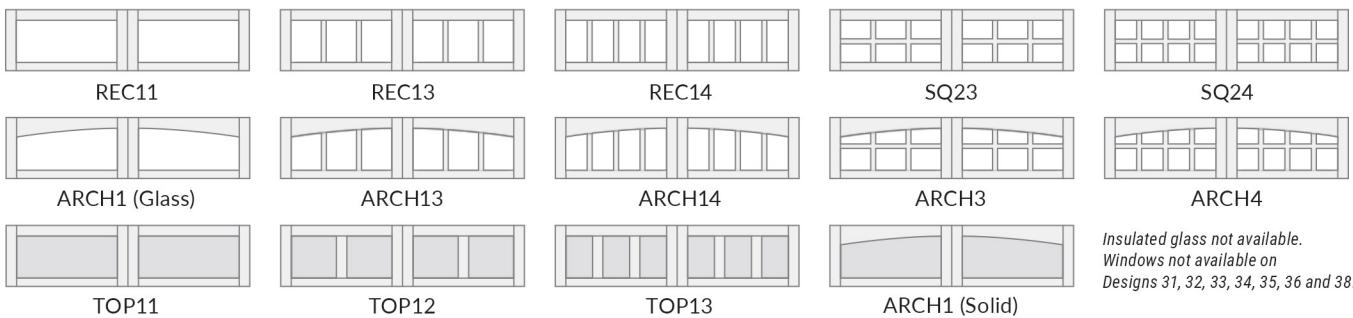

Charcoal

Black

Two-tone doors are available. To see all options go to: dis.clopay.com. Due to the printing process, colors may vary. Order free color samples at clopaydoor.com/requestcolorssamples.

WARRANTIES

WINDOWS/TOP SECTIONS

REC11

REC13

REC14

SQ23

SQ24

ARCH1 (Glass)

ARCH13

ARCH14

ARCH3

ARCH4

TOP11

TOP12

TOP13

ARCH1 (Solid)

Insulated glass not available. Windows not available on Designs 31, 32, 33, 34, 35, 36 and 38.