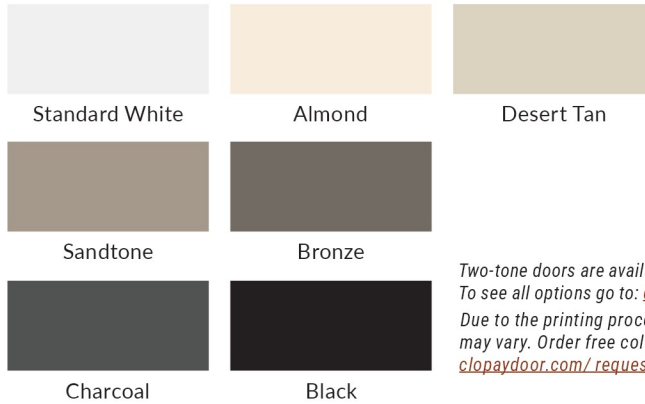

the look of painted **WOOD**
the ease of durable **STEEL**

*Canyon Ridge® / Elements, Design 12;
Shown in Black with REC13 Window Design*

CANYON RIDGE® Elements

The introductory model in our top-selling line of faux-wood carriage house doors, Canyon Ridge® Elements pairs moisture-resistant composite overlays featuring clean, square “Shaker” edges and durable, insulated steel to give you the look of painted wood without the upkeep. Choose from 13 designs in seven finishes including dramatic dark colors like Charcoal, Black and Bronze.

MATERIAL DETAIL

Woodgrain Classic surface texture on steel base and composite overlay.

COLORS

Standard White

Almond

Desert Tan

Sandtone

Bronze

Charcoal

Black

Two-tone doors are available. To see all options go to: dis.clopay.com. Due to the printing process, colors may vary. Order free color samples at clopaydoor.com/requestcolorssamples.

WARRANTIES