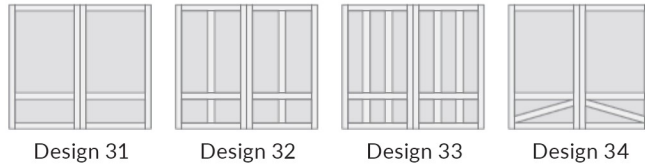

the look of painted **WOOD**
the ease of durable **STEEL**

*Canyon Ridge® / Elements, Design 12;
Shown in Black with REC13 Window Design*

CANYON RIDGE® Elements

The introductory model in our top-selling line of faux-wood carriage house doors, Canyon Ridge® Elements pairs moisture-resistant composite overlays featuring clean, square “Shaker” edges and durable, insulated steel to give you the look of painted wood without the upkeep. Choose from 13 designs in seven finishes including dramatic dark colors like Charcoal, Black and Bronze.

SERIES 1

Design 11

Design 12

Design 13

SERIES 3

Design 31

Design 32

Design 33