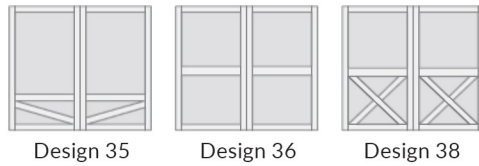

the look of painted **WOOD**
the ease of durable **STEEL**

*Canyon Ridge® / Elements, Design 12;
Shown in Black with REC13 Window Design*

CANYON RIDGE® Elements

The introductory model in our top-selling line of faux-wood carriage house doors, Canyon Ridge® Elements pairs moisture-resistant composite overlays featuring clean, square “Shaker” edges and durable, insulated steel to give you the look of painted wood without the upkeep. Choose from 13 designs in seven finishes including dramatic dark colors like Charcoal, Black and Bronze.

Design 34

SERIES 2

Design 21

Design 22

Design 23

Design 35

Design 36

Design 38